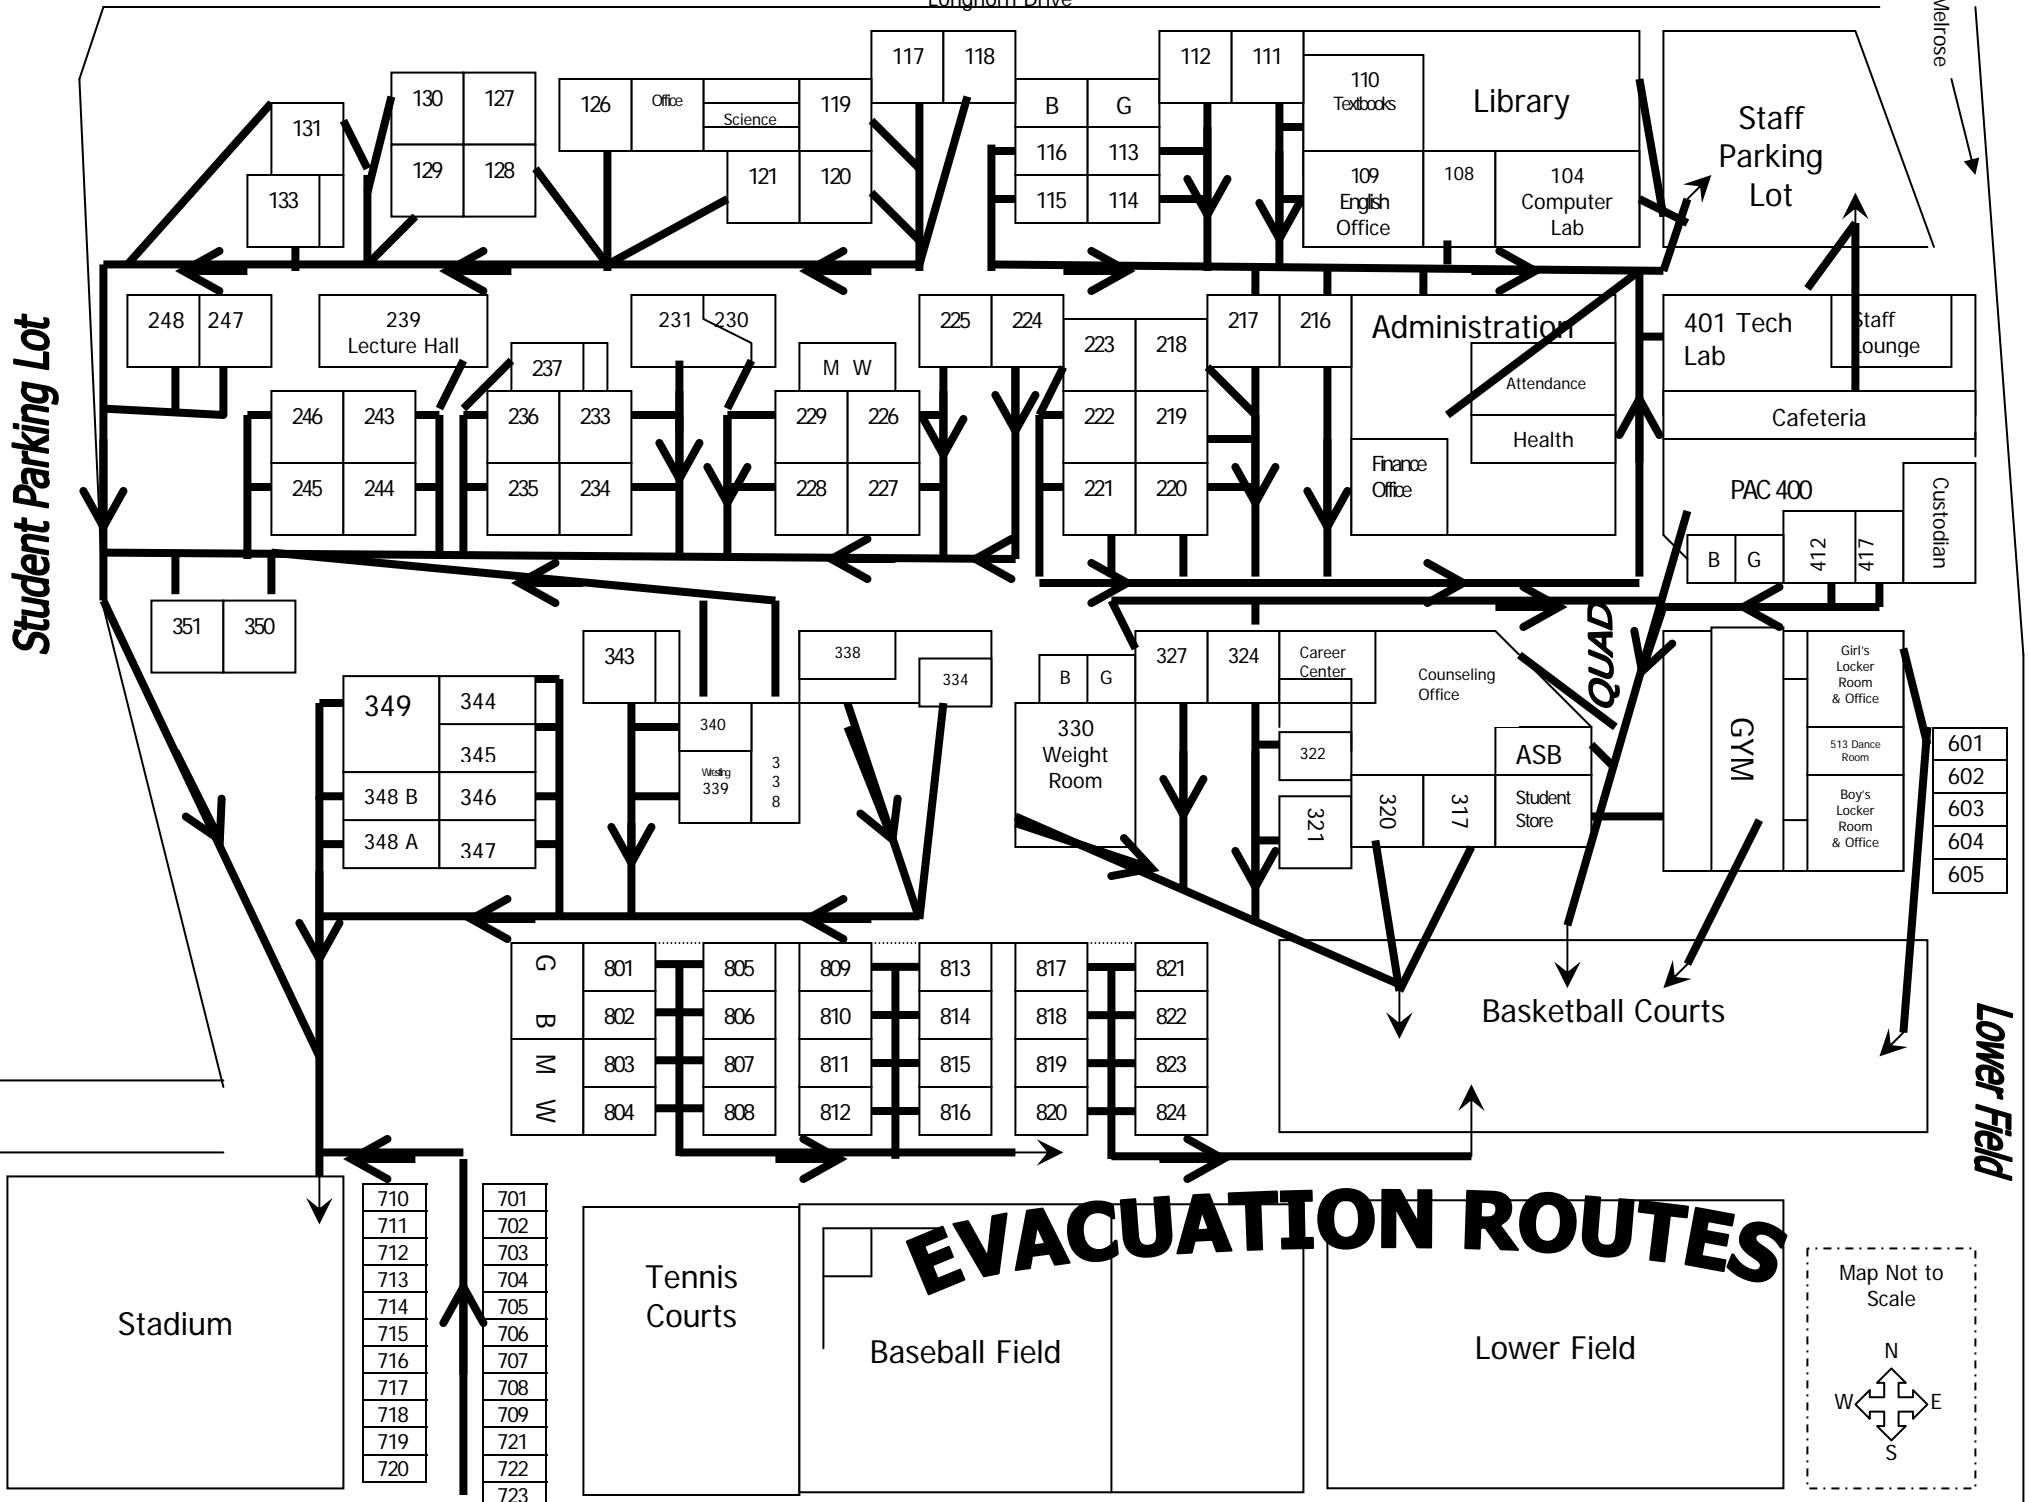

Longhorn Drive

Melrose

Student Parking Lot

Lower Field

EVACUATION ROUTES

- 710
- 711
- 712
- 713
- 714
- 715
- 716
- 717
- 718
- 719
- 720
- 701
- 702
- 703
- 704
- 705
- 706
- 707
- 708
- 709
- 721
- 722
- 723

Map Not to Scale

Stadium

Tennis Courts

Baseball Field

Lower Field

Basketball Courts

GYM

ASB

Student Store

330 Weight Room

Counseling Office

Career Center

Finance Office

Attendance

Health

Administration